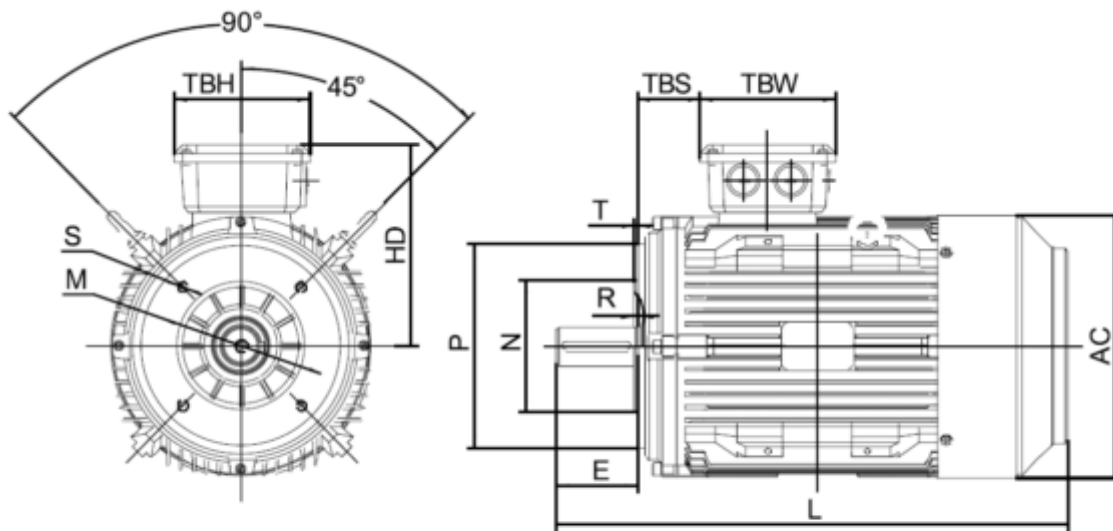

# Data Sheet

Article number: 250301500625

Description: Kleedrive T3C 180L-6 15.0KW 900 rpm  
3x400/690V 50HZ IP55 B14 Eff=91,2%

## Measures

AA = 354	K = Ø15	TBW = 162
AC = Ø360	L = 725	
AD = 445	M =	
D = Ø48	N =	
E = 110	P =	
F = 14	S =	
G = 42.5	TBH = 187	
HD = 265	TBS = 180	