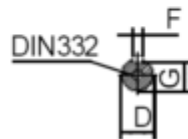

# Data Sheet

Article number: 250301500625

Description: Kleedrive T3C 180L-6 15.0KW 900 rpm  
3x400/690V 50HZ IP55 B14 Eff=91,2%

## Measures

AA = 354	K = Ø15	TBW = 162
AC = Ø360	L = 725	
AD = 445	M =	
D = Ø48	N =	
E = 110	P =	
F = 14	S =	
G = 42.5	TBH = 187	
HD = 265	TBS = 180	